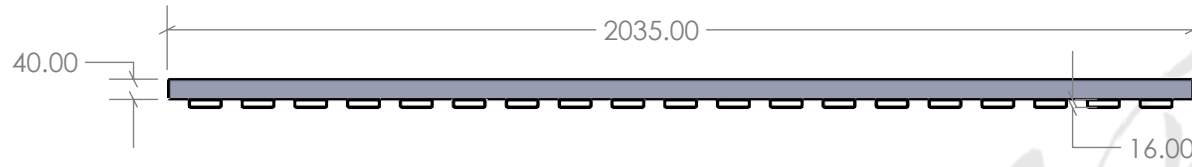

TOP VIEW

FRONT VIEW

SIDE VIEW

fencing components

FENCING COMPONENTS PTY LTD

58 GOVERNOR MACQUARIE DR
CHIPPING NORTON NSW 2170

02 9755 2666
WWW.FENCINGCOMPONENTS.COM.AU
SALES@FENCINGCOMPONENTS.COM.AU

OFFICE USE	NAME	SIGNATURE	DATE
DRAWN			
CHK'D			

UNLESS OTHERWISE SPECIFIED
DIMENSIONS ARE IN MILLIMETERS
LINEAR TOLERANCES : ±1mm

COLOUR : PEARL WHITE
MATERIAL: ALUMINIUM

TITLE:
SKU: FPAWHI-VP-20(09,12)
REVISION

DO NOT SCALE DRAWING

SHEET