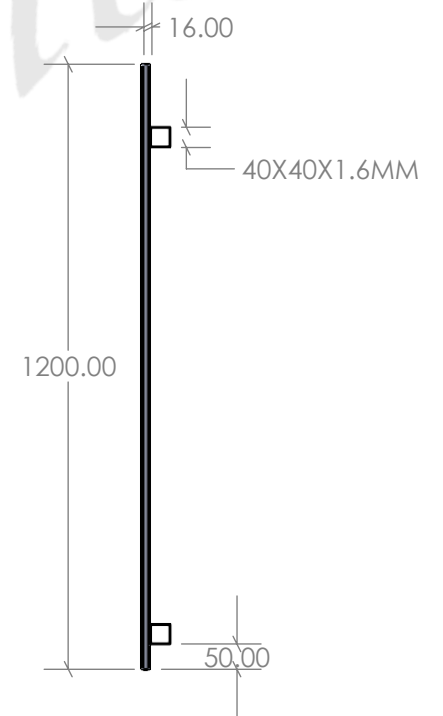

SIDE VIEW

fencing components

FENCING COMPONENTS PTY LTD

58 GOVERNOR MACQUARIE DR
CHIPPING NORTON NSW 2170

02 9755 2666
WWW.FENCINGCOMPONENTS.COM.AU
SALES@FENCINGCOMPONENTS.COM.AU

OFFICE USE	NAME	SIGNATURE	DATE
DRAWN			
CHK'D			

UNLESS OTHERWISE SPECIFIED
DIMENSIONS ARE IN MILLIMETERS
LINEAR TOLERANCES : ±1mm

COLOUR : PEARL WHITE
MATERIAL: ALUMINIUM

TITLE:
SKU: FPAWHI-VP-20(09,12)
REVISION

DO NOT SCALE DRAWING

SHEET