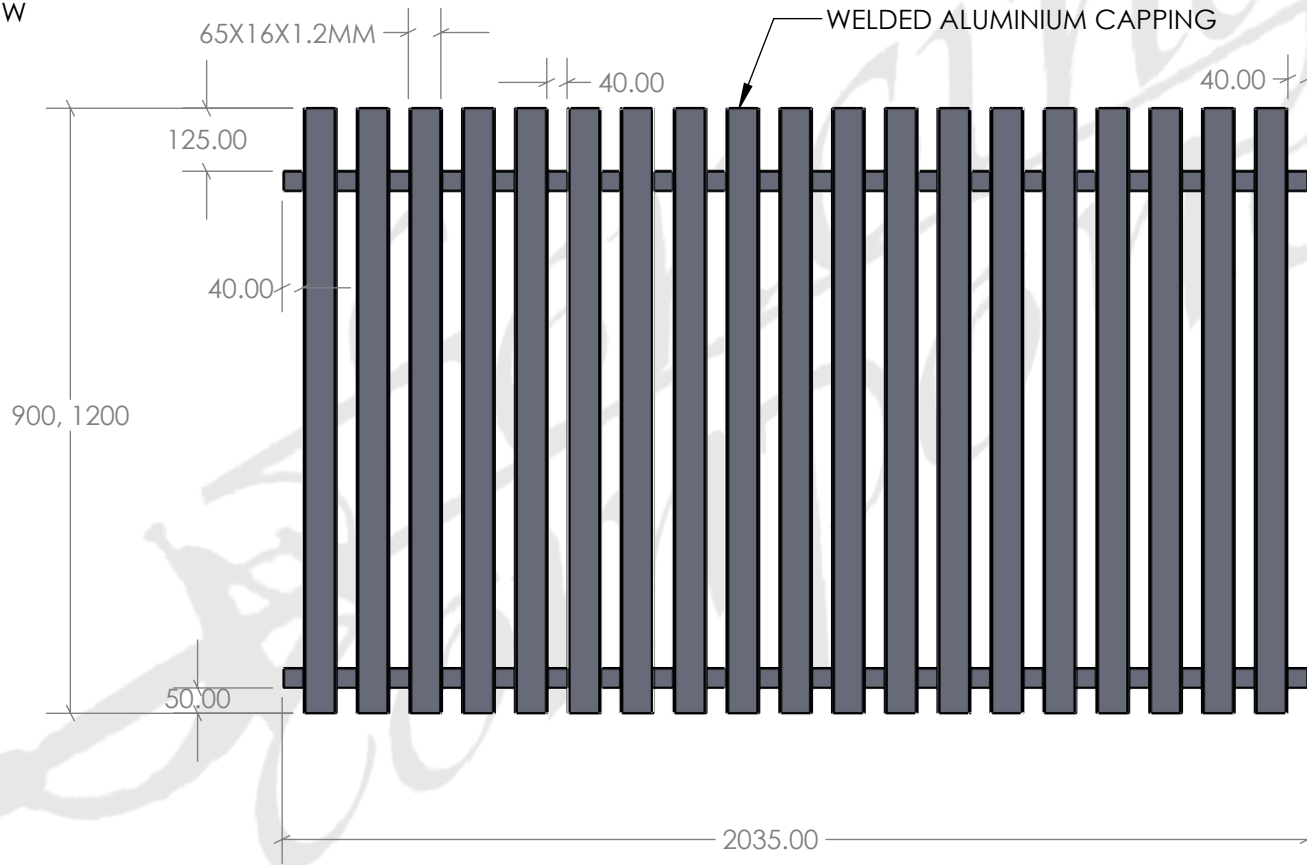

TOP VIEW

FRONT VIEW

SIDE VIEW

fencing components

FENCING COMPONENTS PTY LTD

58 GOVERNOR MACQUARIE DR
CHIPPING NORTON NSW 2170

02 9755 2666
WWW.FENCINGCOMPONENTS.COM.AU
SALES@FENCINGCOMPONENTS.COM.AU

OFFICE USE	NAME	SIGNATURE	DATE
DRAWN			
CHK'D			

UNLESS OTHERWISE SPECIFIED
DIMENSIONS ARE IN MILLIMETERS
LINEAR TOLERANCES : ±1mm

COLOUR : PEARL WHITE
MATERIAL: ALUMINIUM

TITLE:
SKU: FPAWHI-VP-20(09,12)
REVISION

DO NOT SCALE DRAWING

SHEET